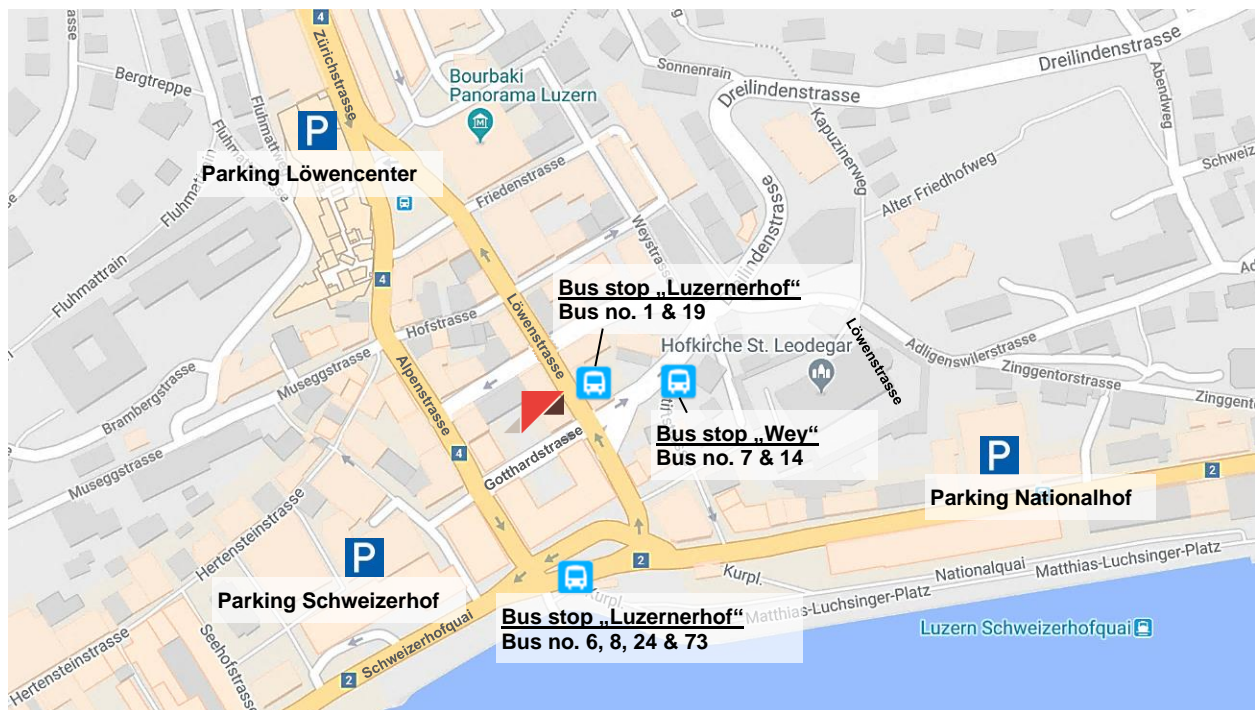

Location Lucerne

Löwenstrasse 3
6000 Luzern 6
Tel. +41 41 419 30 30

info@tls-partner.ch
www.tls-partner.ch

Our office is located at the beginning of Löwenstrasse at the corner of Gotthardstrasse / Löwenstrasse.

Parking facilities: The parking garages Löwencenter, Schweizerhof and Nationalhof are located near our office.

Arrival by public transport: From Lucerne train station take bus no. 1 Fildern, no. 6 Büttenehalde, no. 7 Unterlöchli, no. 8 Würzenbach, no. 14 Brüelstrasse, no. 19 Friedental, no. 24 Tschädigen or no. 73 Rotkreuz to the bus stop «Luzernerhof» or «Wey». Bus no. 1 and 19 stop directly in front of our office.

By foot: Our office can be reached by walking from Lucerne train station in 11 minutes via the Seebücke and along the Schweizerhofquai.