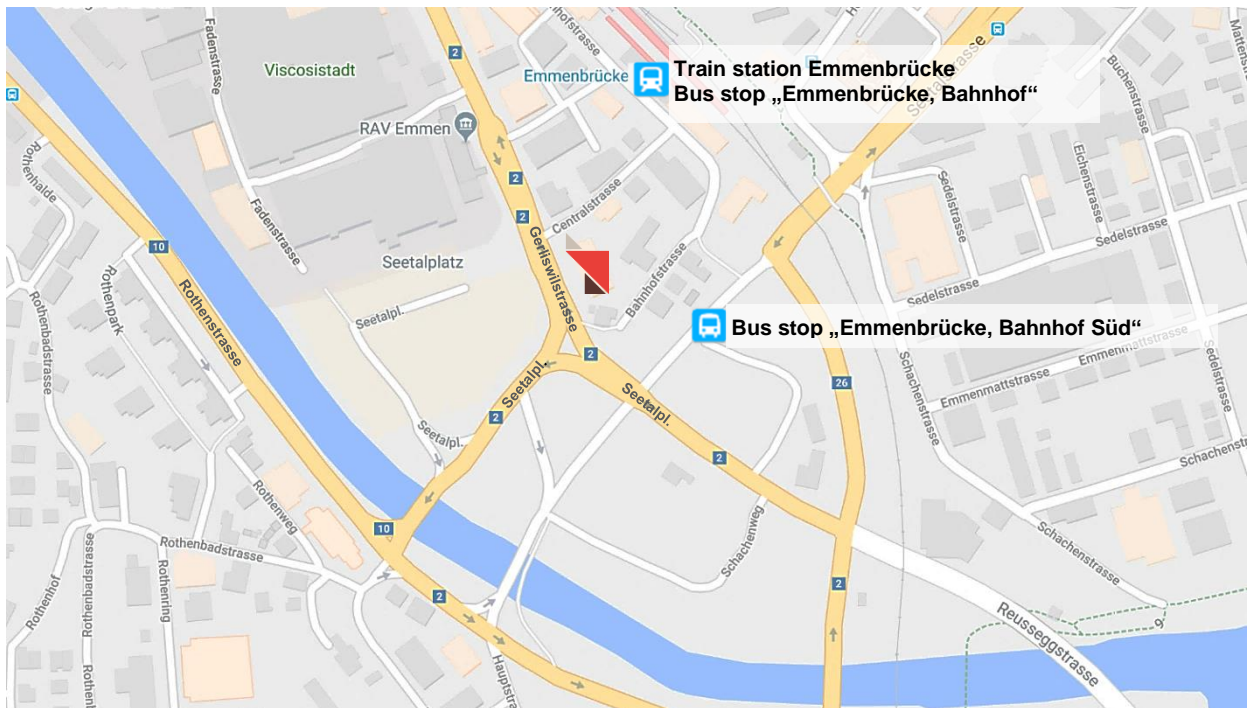

Location Emmenbrücke

Gerliswilstrasse 4
6021 Emmenbrücke
Tel. +41 41 260 59 59

info@tls-partner.ch
www.tls-partner.ch

Our office is located in the building of the Luzerner Kantonalbank directly at the Seetalplatz. You will find the client entrance at the back of the building at Gerliswilstrasse 4.

Parking facilities: From Seetalplatz you can drive directly to Gerliswilstrasse 4, where the building's customer parking spaces are located.

Arrival by public transport: Take the train to Emmenbrücke station or the bus to the bus stop «Emmenbrücke, Bahnhof» or «Emmenbrücke, Bahnhof Süd». The walking distance to our office is 100 meters.